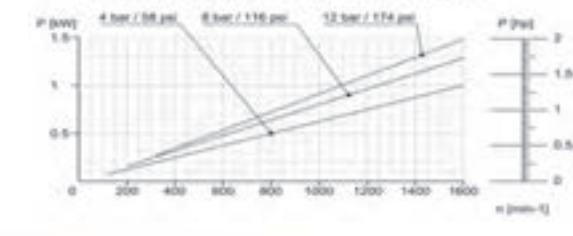

Various outlet port options including: quick release & Hygienic couplings, BSP, Din and ANSI flanges.

PERFORMANCE CURVE 021-1S

PERFORMANCE CURVE 020-1L

PERFORMANCE CURVE 020-2S

Asco Pompe S.r.l.
Via Silvio Pellico, 6/8
20089 Rozzano (MI) - ITALY
Phone: +39 02 89257.1
Fax: +39 02 89257.201
@: asco@ascopompe.com
www.ascopompe.com